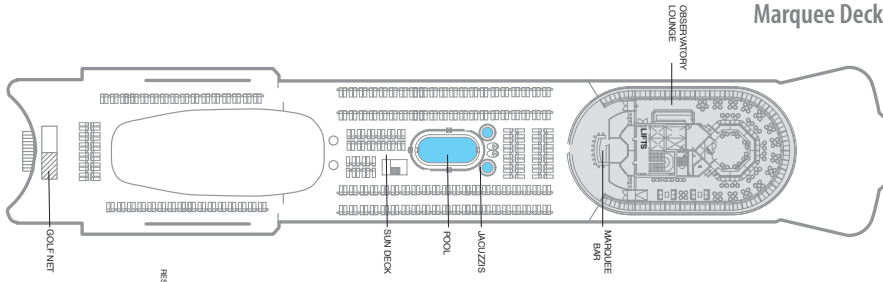

BALMORAL CABIN PLANS

Marquee Deck 11

- ### KEY TO SYMBOLS
- 4 berth cabin
 - 3 berth cabin
 - ◀ Cabin with bathtub
 - * Cabin with restricted view
 - Cabin with fully restricted view
 - ♿ Adapted for wheelchair users

Highland Deck 10

Bridge Deck 9

Lido Deck 8

Lounge Deck 7

Main Deck 6

Atlantic Deck 5

CABIN DETAILS

PS PREMIER SUITE

HIGHLAND DECK
From 430 sq ft

MS MARQUEE SUITE

HIGHLAND DECK
Approx 390 sq ft

SS SUPERIOR SUITE

HIGHLAND & BRIDGE DECKS
From 275 sq ft

PS, MS & SS Grades: Cabin with bedroom and sitting area, balcony, bathroom with bath and/or shower and fridge/mini bar.

BJ BALCONY JUNIOR SUITE

HIGHLAND, BRIDGE & LIDO DECKS
Approx 200 sq ft
Sitting area and balcony. Bath and/or shower and fridge/mini bar.

BA SUPERIOR BALCONY CABIN

BRIDGE DECK
Approx 190 sq ft

BC BALCONY CABIN