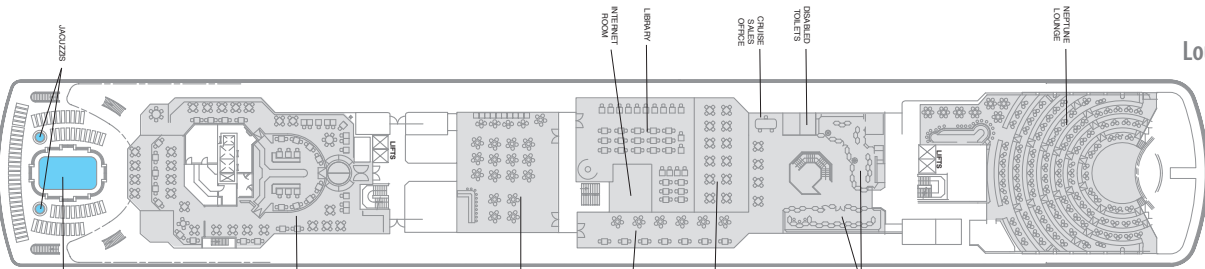

BALMORAL CABIN PLANS

Marquee Deck 11

- ### KEY TO SYMBOLS
- 4 berth cabin
 - 3 berth cabin
 - ◀ Cabin with bathtub
 - * Cabin with restricted view
 - Cabin with fully restricted view
 - ♿ Adapted for wheelchair users

Highland Deck 10

Bridge Deck 9

Lido Deck 8

Lounge Deck 7

Main Deck 6

Atlantic Deck 5

CABIN DETAILS

PS PREMIER SUITE

HIGHLAND DECK
From 430 sq ft

MS MARQUEE SUITE

HIGHLAND DECK
Approx 390 sq ft

SS SUPERIOR SUITE

HIGHLAND & BRIDGE DECKS
From 275 sq ft

PS, MS & SS Grades: Cabin with bedroom and sitting area, balcony, bathroom with bath and/or shower and fridge/mini bar.

BJ BALCONY JUNIOR SUITE

HIGHLAND, BRIDGE & LIDO DECKS
Approx 200 sq ft
Sitting area and balcony. Bath and/or shower and fridge/mini bar.

BA SUPERIOR BALCONY CABIN

BRIDGE DECK
Approx 190 sq ft

BC BALCONY CABIN