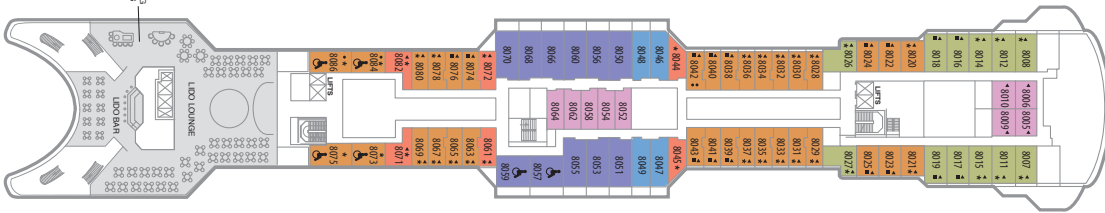

BALMORAL CABIN PLANS

Marquee Deck 11

- ### KEY TO SYMBOLS
- 4 berth cabin
 - 3 berth cabin
 - ◀ Cabin with bathtub
 - * Cabin with restricted view
 - Cabin with fully restricted view
 - ♿ Adapted for wheelchair users

Highland Deck 10

Bridge Deck 9

Lido Deck 8

Lounge Deck 7

Main Deck 6

Atlantic Deck 5

CABIN DETAILS

PS PREMIER SUITE

HIGHLAND DECK
From 430 sq ft

MS MARQUEE SUITE

HIGHLAND DECK
Approx 390 sq ft

SS SUPERIOR SUITE

HIGHLAND & BRIDGE DECKS
From 275 sq ft

PS, MS & SS Grades: Cabin with bedroom and sitting area, balcony, bathroom with bath and/or shower and fridge/mini bar.

BJ BALCONY JUNIOR SUITE

HIGHLAND, BRIDGE & LIDO DECKS
Approx 200 sq ft
Sitting area and balcony. Bath and/or shower and fridge/mini bar.

BA SUPERIOR BALCONY CABIN

BRIDGE DECK
Approx 190 sq ft

BC BALCONY CABIN