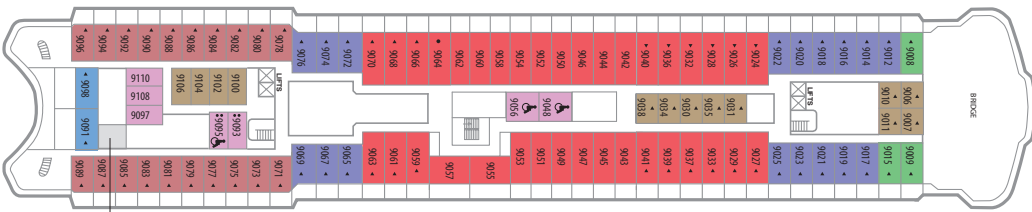

BALMORAL CABIN PLANS

Marquee Deck 11

- ### KEY TO SYMBOLS
- 4 berth cabin
 - 3 berth cabin
 - ◀ Cabin with bathtub
 - * Cabin with restricted view
 - Cabin with fully restricted view
 - ♿ Adapted for wheelchair users

Highland Deck 10

Bridge Deck 9

Lido Deck 8

Lounge Deck 7

Main Deck 6

Atlantic Deck 5

CABIN DETAILS

PS PREMIER SUITE

HIGHLAND DECK
From 430 sq ft

MS MARQUEE SUITE

HIGHLAND DECK
Approx 390 sq ft

SS SUPERIOR SUITE

HIGHLAND & BRIDGE DECKS
From 275 sq ft

PS, MS & SS Grades: Cabin with bedroom and sitting area, balcony, bathroom with bath and/or shower and fridge/mini bar.

BJ BALCONY JUNIOR SUITE

HIGHLAND, BRIDGE & LIDO DECKS
Approx 200 sq ft
Sitting area and balcony. Bath and/or shower and fridge/mini bar.

BA SUPERIOR BALCONY CABIN

BRIDGE DECK
Approx 190 sq ft

BC BALCONY CABIN