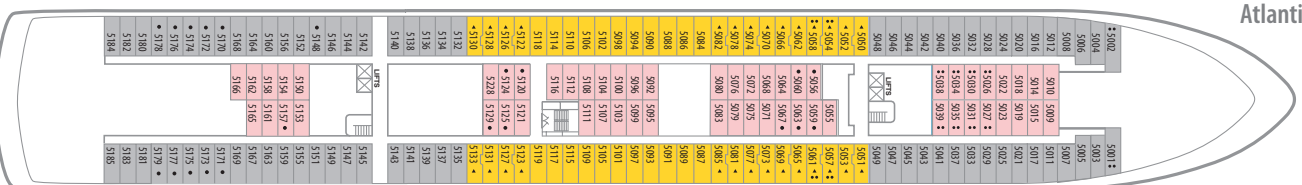

Atlantic Deck 5