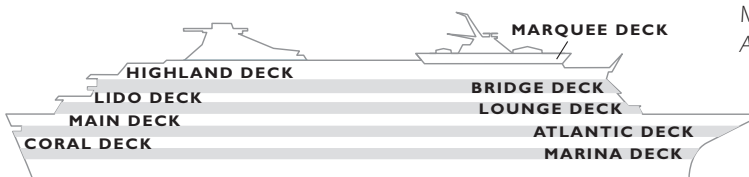

SHIP INFORMATION

Cabins:	710
Passengers:	1,350 Standard Occupancy
Crew:	510
Refitted:	2008
Fully Stabilised:	Yes

Tonnage:	43,537 grt
Length:	218.18 m
Beam (width):	28.2 m
Speed:	20.0 Knots