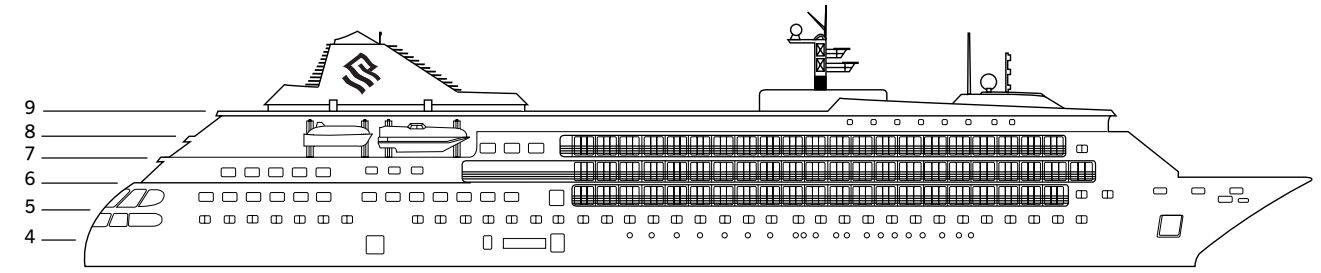

DECK PLANS – Silver Cloud® and Silver Wind®

SPECIFICATIONS

| | |
|--|-------------|
| OWNER'S SUITE | ■ |
| GRAND SUITE | ■ |
| ROSSELLINI SUITE | |
| Silver Cloud | 701 |
| Silver Wind | 702 |
| ROYAL SUITE | ■ |
| SILVER SUITE | ■ |
| MIDSHIP VERANDA SUITE | ■ |
| VERANDA SUITE | ■ |
| VISTA SUITE | ■ |
| CREW | 212 |
| OFFICERS | Italian |
| GUESTS | 296 |
| TONNAGE | 16,800 |
| LENGTH | 514.14 Feet |
| WIDTH | 70.62 Feet |
| SPEED | 20.5 Knots |
| PASSENGER DECKS | 6 |
| 3RD GUEST CAPACITY | ▲ |
| 505 / 508 / 509 / 605 / 608 / 609 (SILVER CLOUD ONLY) | ● |
| FIXED QUEEN BED | ● |
| HANDICAP SUITES | ♿ |
| 640 / 643 (SILVER WIND ONLY) | |
| 449 / 451 (SILVER CLOUD ONLY) | |
| BUILT | 1994 / 1995 |
| REGISTRY | Bahamas |