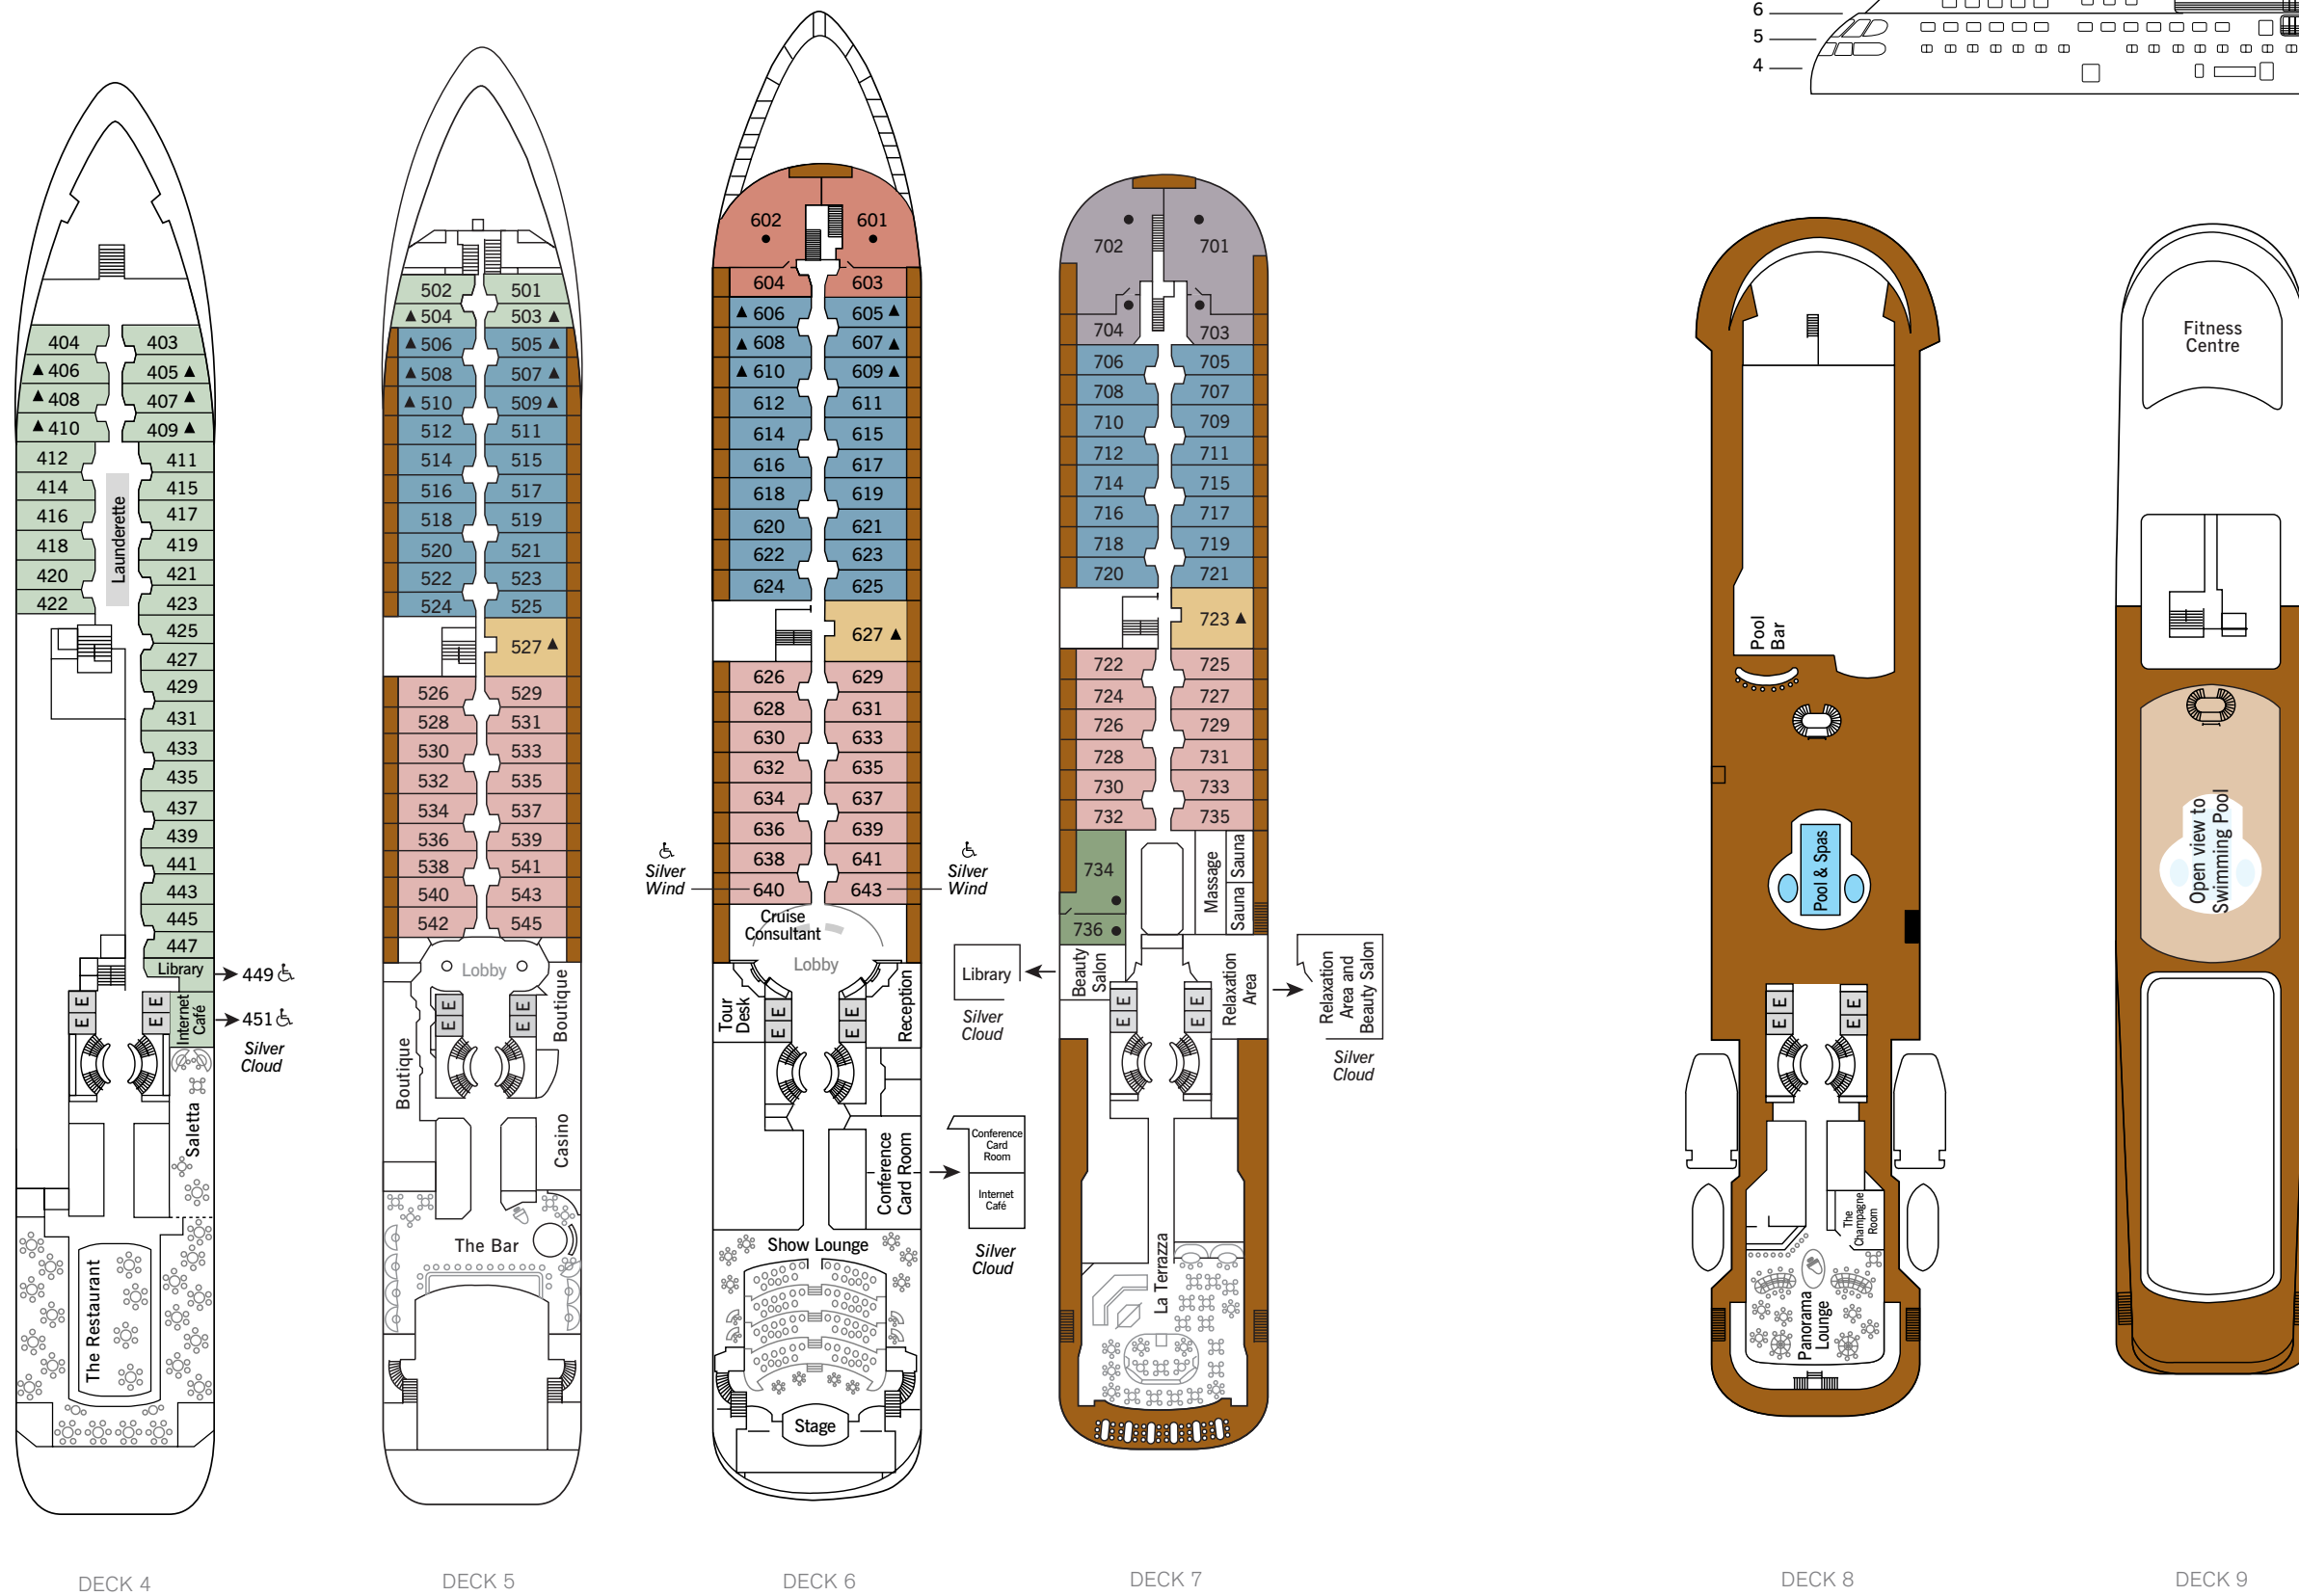

DECK PLANS – Silver Cloud® and Silver Wind®

SPECIFICATIONS

| | |
|--|-------------|
| OWNER'S SUITE | ■ |
| GRAND SUITE | ■ |
| ROSSELLINI SUITE | |
| Silver Cloud | 701 |
| Silver Wind | 702 |
| ROYAL SUITE | ■ |
| SILVER SUITE | ■ |
| MIDSHIP VERANDA SUITE | ■ |
| VERANDA SUITE | ■ |
| VISTA SUITE | ■ |
| CREW | 212 |
| OFFICERS | Italian |
| GUESTS | 296 |
| TONNAGE | 16,800 |
| LENGTH | 514.14 Feet |
| WIDTH | 70.62 Feet |
| SPEED | 20.5 Knots |
| PASSENGER DECKS | 6 |
| 3RD GUEST CAPACITY | ▲ |
| 505 / 508 / 509 / 605 / 608 / 609 (SILVER CLOUD ONLY) | ● |
| FIXED QUEEN BED | ● |
| HANDICAP SUITES | ♿ |
| 640 / 643 (SILVER WIND ONLY) | |
| 449 / 451 (SILVER CLOUD ONLY) | |
| BUILT | 1994 / 1995 |
| REGISTRY | Bahamas |

Note: Plans are for guidance only and are not to scale