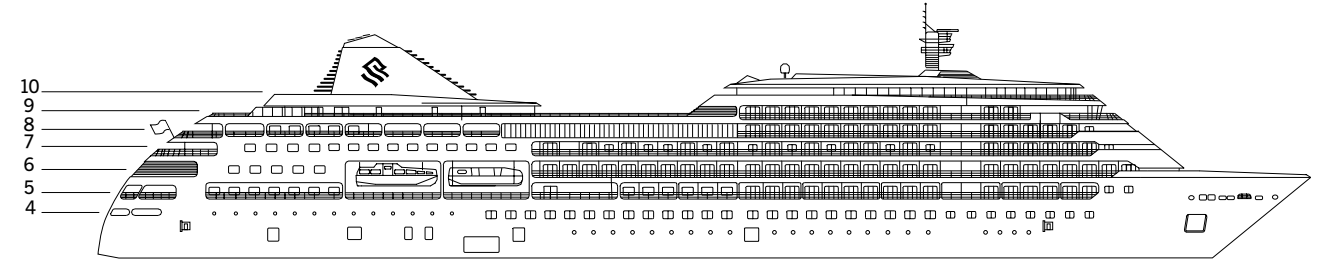

DECK PLANS – Silver Shadow® and Silver Whisper®

DECK 4

DECK 5

DECK 6

DECK 7

DECK 8

DECK 9

SPECIFICATIONS

OWNER'S SUITE	■
GRAND SUITE	■
ROSSELLINI SUITE	
Silver Shadow	802
Silver Whisper	701
ROYAL SUITE	■
SILVER SUITE	■
MEDALLION SUITE	■
MIDSHIP VERANDA SUITE	■
VERANDA SUITE	■
VISTA SUITE	■
CREW	295
OFFICERS	Italian
GUESTS	382
TONNAGE	28,258
LENGTH	610 Feet
WIDTH	81.8 Feet
SPEED	21 Knots
PASSENGER DECKS	7
3RD GUEST CAPACITY	▲
HANDICAP SUITES (535 / 537)	♿
VISTA SUITES 521, 523, 525, 527 529, 531, 533, 535 AND 537 share a common veranda.	
BUILT	2000/2001
REGISTRY	Bahamas
NOTE: Suites 416/418, 511/515, 516/518 and 616/618 are connecting suites.	