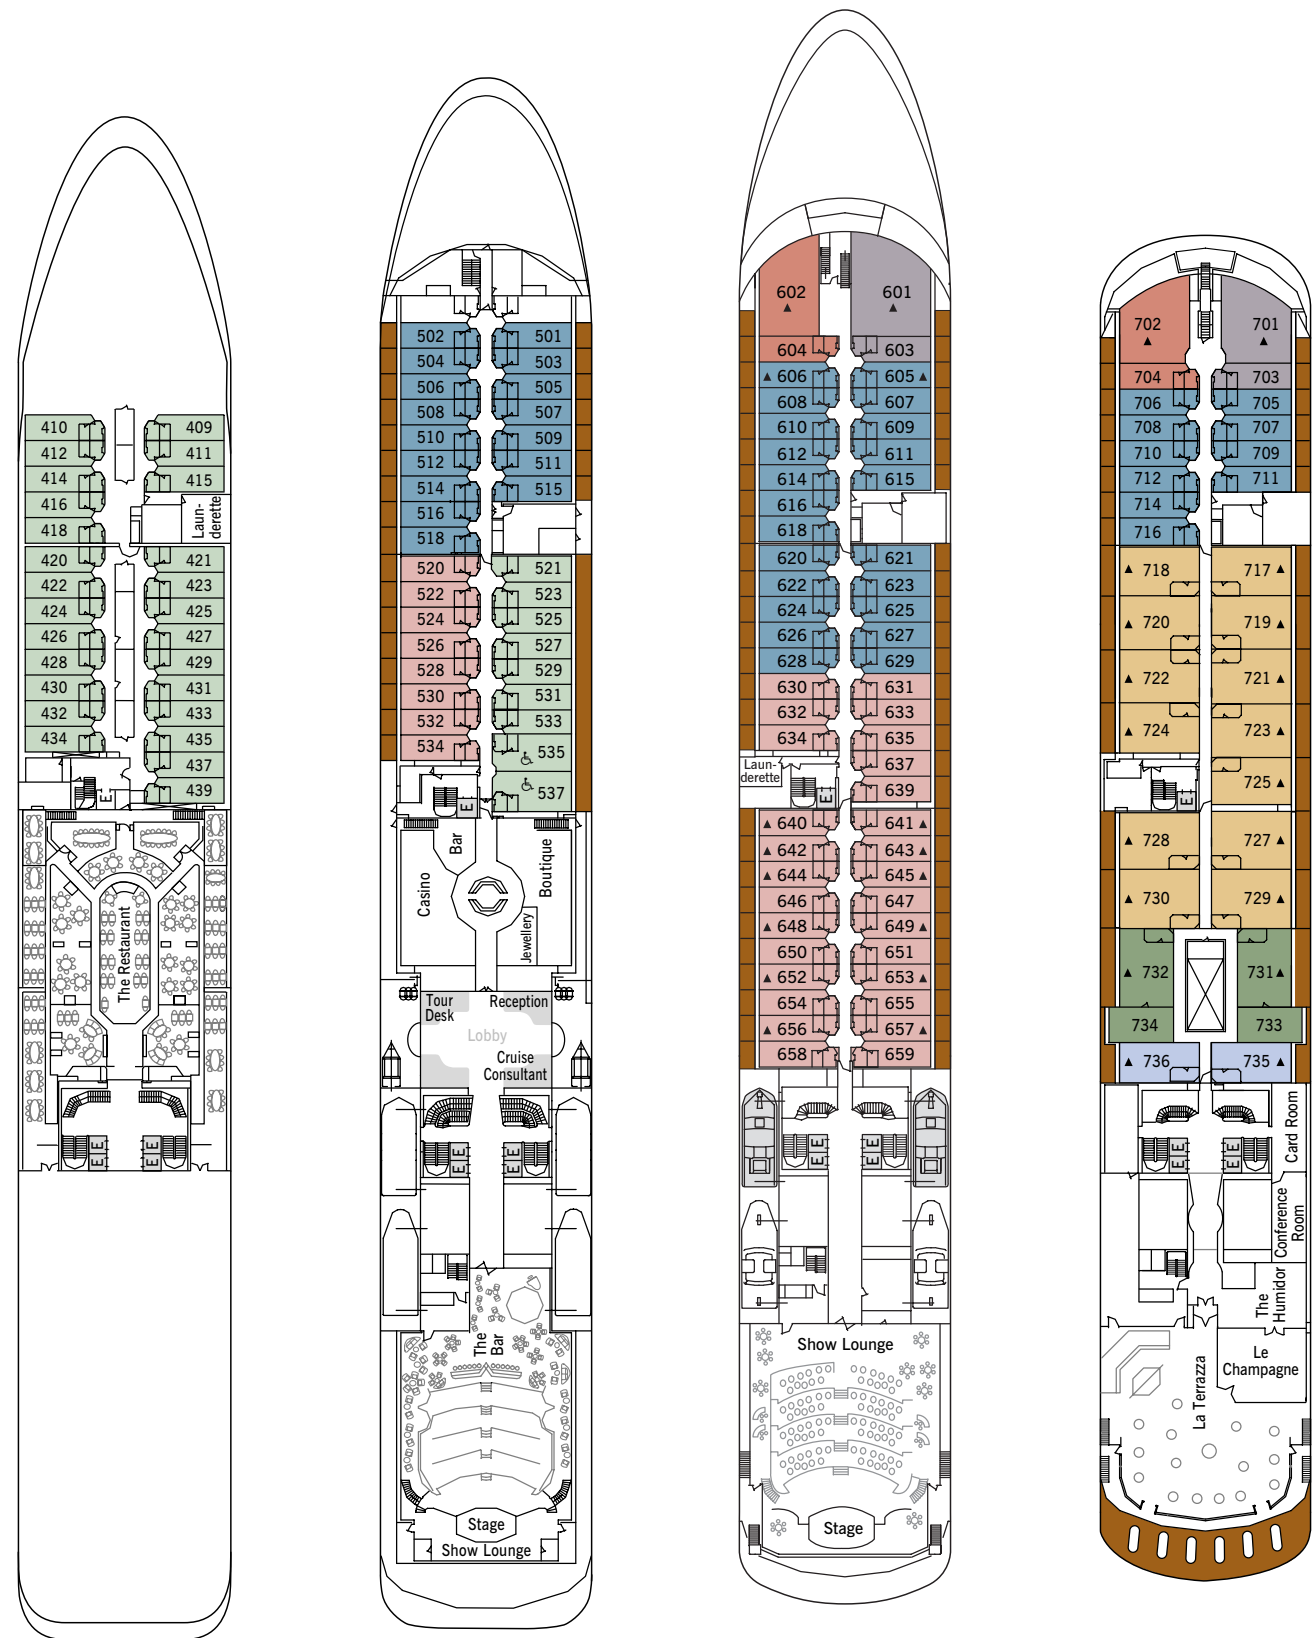

DECK PLANS – Silver Shadow® and Silver Whisper®

DECK 4

DECK 5

DECK 6

DECK 7

DECK 8

DECK 9

SPECIFICATIONS

OWNER'S SUITE	■
GRAND SUITE	■
ROSSELLINI SUITE	
Silver Shadow	802
Silver Whisper	701
ROYAL SUITE	■
SILVER SUITE	■
MEDALLION SUITE	■
MIDSHIP VERANDA SUITE	■
VERANDA SUITE	■
VISTA SUITE	■
CREW	295
OFFICERS	Italian
GUESTS	382
TONNAGE	28,258
LENGTH	610 Feet
WIDTH	81.8 Feet
SPEED	21 Knots
PASSENGER DECKS	7
3RD GUEST CAPACITY	▲
HANDICAP SUITES (535 / 537)	♿
VISTA SUITES 521, 523, 525, 527 529, 531, 533, 535 AND 537 share a common veranda.	
BUILT	2000/2001
REGISTRY	Bahamas
NOTE: Suites 416/418, 511/515, 516/518 and 616/618 are connecting suites.	

DECK 10

Note: Plans are for guidance only and are not to scale