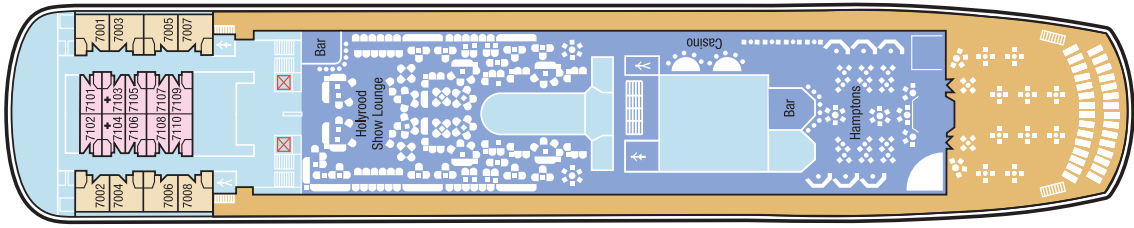

Promenade Deck 7