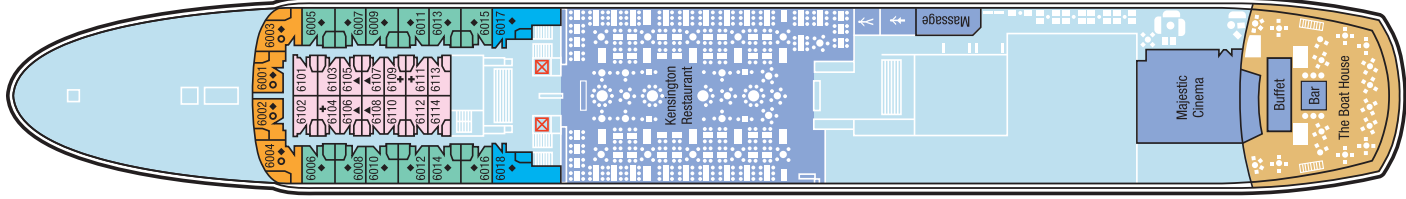

OCEAN COUNTRESS DECK PLAN

- 10 Sun Deck
- 9 Lido Deck
- 8 Bridge Deck
- 7 Promenade Deck
- 6 Upper Deck
- 5 Reception Deck
- 4 Main Deck
- 3 Admiral Deck

CABIN CATEGORY LEGEND

	Cat OS Owners Suite
	Cat JT Junior Suite Twin Bed
	Cat JD Junior Suite Double Bed
	Cat DL De Luxe Double Bed
	Cat 10 Standard Single
	Cat 9 Superior Twin
	Cat 8 Standard Plus Twin
	Cat 7 Standard Twin
	Cat 6 Standard Twin
	Cat 5 Standard Single (Inner)
	Cat 4 Superior Twin (Inner)
	Cat 3 Standard Plus Twin (Inner)
	Cat 2 Standard Twin (Inner)
	Cat 1 Standard Twin (Inner)

Footnote: All categories with ocean view unless stated.

SYMBOL LEGEND

- Cabin with facilities for the disabled
- Cabin accommodates a third person
- Single Occupancy
- Cabin accommodates a third and/or fourth person
- Cabin with King/Queen sized bed
- Cabin with obstructed view
- Lift between Admiral Deck and Promenade Deck

Please Note: There is no passenger access to Bridge Deck 8, Lido Deck and Sun Deck are accessed by stairs only.

Ocean Countress Deck Plan 2011 UK Edition

Sun Deck 10

Upper Deck 6

Reception Deck 5

Main Deck 4

Admiral Deck 3